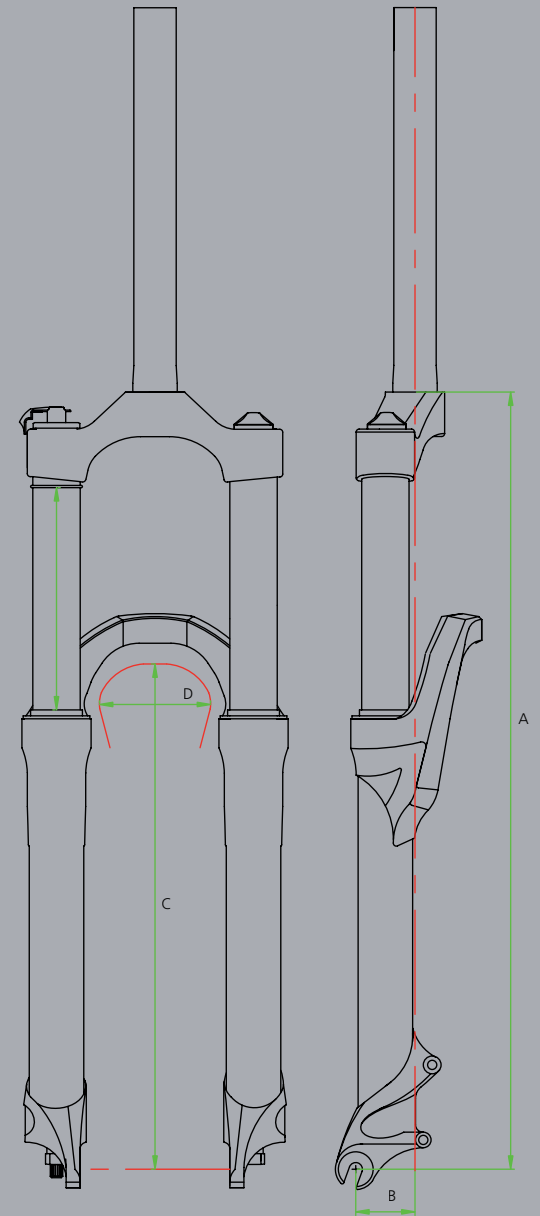

TECH SPECS FORKS

	XRR SLti	XRR SL 29er	XRC 80	XRC 100	XMC 100	XMC 130	EXC 150	EXC 150 / 20	XMC 80 29er	XMC 100 29er
<i>Travel Federweg</i>	-	-	80 mm	100 mm	100 mm	130 mm	150 mm	150 mm	80 mm	80 mm
<i>Weight Gewicht</i>	675 g	725 g	1380 g	1380 g	1510 g	1570 g	1590 g	1690 g	1620 g	1620 g
<i>Steerer tube Steuerrohr</i>	Alu anodized	Alu anodized	Alu anodized	Alu anodized	Alu anodized	Alu anodized	Alu anodized	Alu anodized	Alu anodized	Alu anodized
<i>Crown Krone</i>	Alu forged CNC machined painted	Alu forged CNC machined painted	Alu forged CNC machined painted	Alu forged CNC machined painted	Alu forged CNC machined painted	Alu forged CNC machined painted	Alu forged CNC machined painted	Alu forged CNC machined painted	Alu forged CNC machined painted	Alu forged CNC machined painted
<i>Stanchion tube Standrohr</i>	Carbon tubes with titanium sleeve	Carbon tubes with titanium sleeve	28.6 mm Alu black anodized	28.6 mm Alu black anodized	32 mm Alu black anodized	32 mm Alu black anodized	32 mm Alu black anodized	32 mm Alu black anodized	32 mm Alu black anodized	32 mm Alu black anodized
<i>Outerleg unit Tauchrohrreinheit</i>	-	-	Hollow carbon arch Carbon tubes Mag dropouts	Hollow carbon arch Carbon tubes Mag dropouts	Hollow carbon arch Carbon tubes Mag dropouts	Hollow carbon arch Carbon tubes Mag dropouts	Hollow carbon arch Carbon tubes Mag dropouts	Hollow carbon arch Carbon tubes Dropouts Alu forged	Hollow carbon arch Carbon tubes Mag dropouts	Hollow carbon arch Carbon tubes Mag dropouts
<i>Spring Federung</i>	-	-	Linear Air-spring with coil negative spring	Linear Air-spring with coil negative spring	Linear Air-spring with coil negative spring	Linear Air-spring with coil negative spring	Linear Air-spring with coil negative spring	Linear Air-spring with coil negative spring	Linear Air-spring with coil negative spring	Linear Air-spring with coil negative spring
<i>Damping Dämpfung</i>	-	-	Integrated Twin- Tube Damping System with Remote Lockout	Integrated Twin- Tube Damping System with Remote Lockout	Open bath with Launch Control System	Open bath with Launch Control System	Open bath with Launch Control System	Open bath with Launch Control System	Open bath with Launch Control System	Open bath with Launch Control System
<i>Adjustments Einstellungen</i>	-	-	Air-Pressure Rebound Lockout with internally adjustable blow off	Air-Pressure Rebound Lockout with internally adjustable blow off	Air-Pressure Compression rebound Threshold Launch Control System	Air-Pressure Compression rebound Threshold Launch Control System	Air-Pressure Compression rebound Threshold Launch Control System	Air-Pressure Compression rebound Threshold Launch Control System	Air-Pressure Compression rebound Threshold Launch Control System	Air-Pressure Compression rebound Threshold Launch Control System
<i>Disk-Mount Bremsaufnahme</i>	IS, max 185 mm	IS, max 185 mm	IS, max 185 mm	IS, max 185 mm	IS, max 210 mm	IS, max 210 mm	IS, max 210 mm	IS, max 210 mm	IS, max 210 mm	IS, max 210 mm
<i>Disk hose guide Bremsleitungsbefestigung</i>	-	-	standard	standard	-	-	-	-	-	-
<i>V-Brake mounts V-Brake Aufnahme</i>	Optional	Optional	Optional	Optional	not available	not available	not available	not available	not available	not available
<i>Rider weight max. Fahrergewicht max.</i>	95 Kg/210 lbs	95 Kg/210 lbs	95 Kg/210 lbs	95 Kg/210 lbs	110 Kg/245 lbs	110 Kg/245 lbs	110 Kg/245 lbs	110 Kg/245 lbs	110 Kg/245 lbs	110 Kg/245 lbs
<i>Ride height (A) Gabellänge</i>	440 mm	465 mm	455 mm	470 mm	480 mm	510 mm	525 mm	525 mm	490 mm	510 mm
<i>Fork offset (B) Nachlauf</i>	41.2 mm	42.9 mm	41 mm	41 mm	40 mm	40 mm	40 mm	40 mm	40 mm	40 mm
<i>Tire clearance max. (C) Reifenfreiheit</i>	390 mm	400 mm	338 mm	338 mm	341 mm	341 mm	341 mm	341 mm	363 mm	363 mm
<i>Tire width max. (D) Reifenbreite max.</i>	69 mm	69 mm	69 mm	69 mm	75 mm	75 mm	75 mm	75 mm	75 mm	75 mm
<i>Main colors Hauptfarben</i>	anthrazit gloss carbon	anthrazit gloss carbon	white anthrazit gloss carbon	white anthrazit gloss carbon	metallic grey anthrazit gloss carbon	metallic grey anthrazit gloss carbon	red anthrazit gloss carbon	red anthrazit gloss carbon	metallic grey anthrazit gloss carbon	metallic grey anthrazit gloss carbon